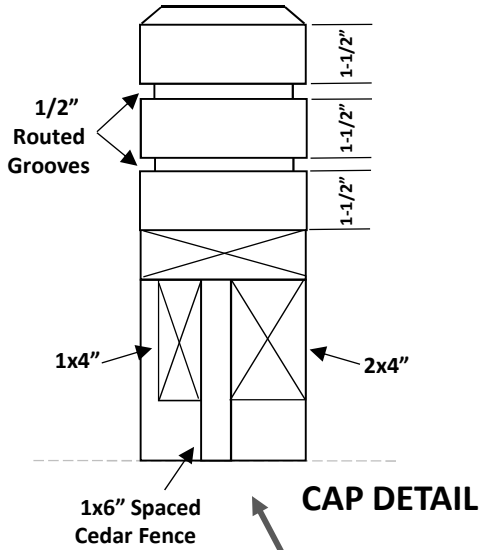

ARBOR VILLAGE HOA COMMUNITY FENCE CONSTRUCTION STANDARD

Option #1 – Original Fence Design

Fence Paint: Sherwin Williams - Code Kent #2627
Custom Color available only at Kent Store

FENCE DETAIL INTENDED FOR VISUAL PURPOSES ONLY - NOT TO SCALE

FENCE DETAIL INTENDED FOR VISUAL PURPOSES ONLY - NOT TO SCALE