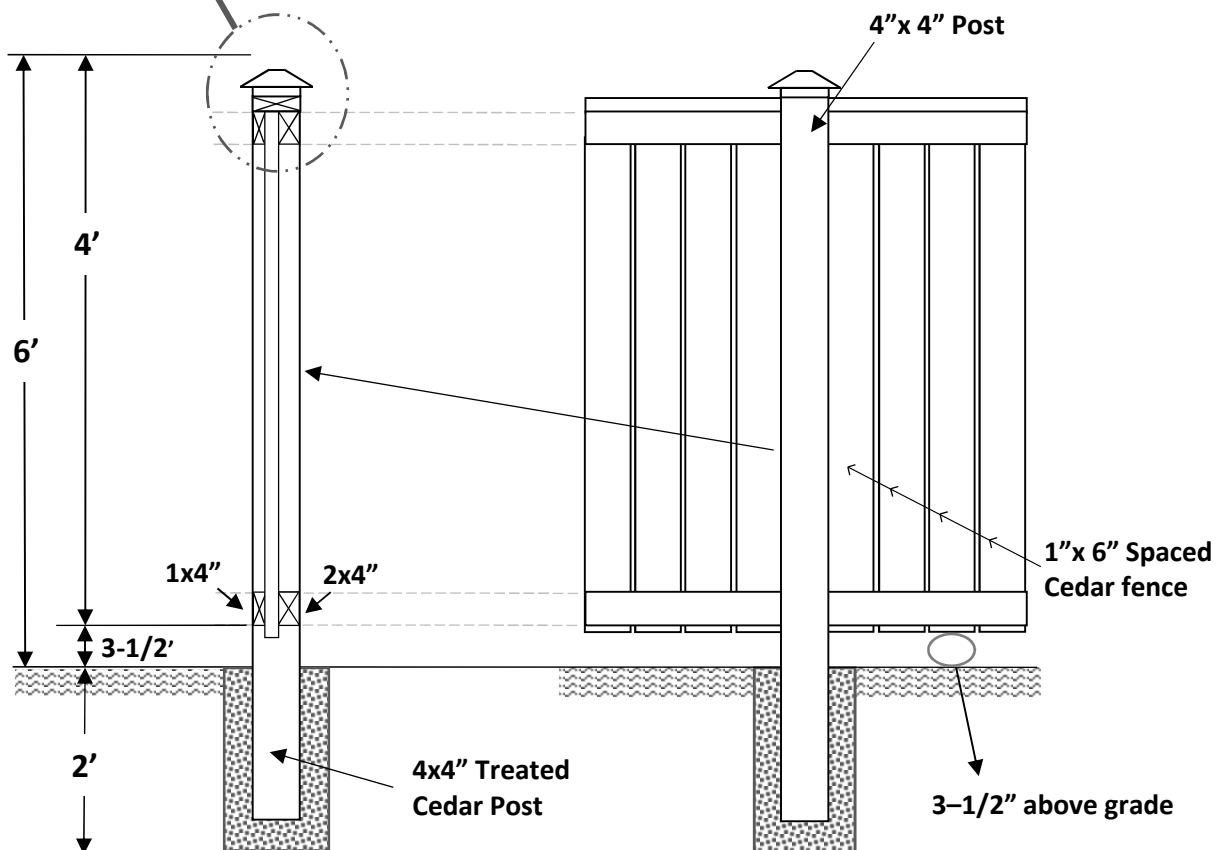

ARBOR VILLAGE HOA COMMUNITY FENCE CONSTRUCTION STANDARD

Option #1 – Original Fence Design

Fence Paint: Sherwin Williams - Code Kent #2627
Custom Color available only at Kent Store

FENCE DETAIL INTENDED FOR VISUAL PURPOSES ONLY - NOT TO SCALE

ARBOR VILLAGE HOA COMMUNITY FENCE CONSTRUCTION STANDARD

Option #2 – Modified Fence Design

Fence Paint: Sherwin Williams - Code Kent #2627
Custom Color available only at Kent Store

CAP DETAIL
Pyramid or Solar Pyramid Style

FENCE DETAIL INTENDED FOR VISUAL PURPOSES ONLY - NOT TO SCALE