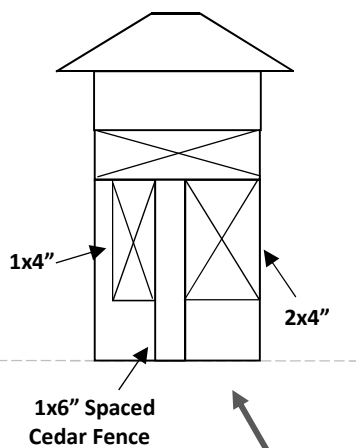

ARBOR VILLAGE HOA COMMUNITY FENCE CONSTRUCTION STANDARD

Option #2 – Modified Fence Design

Fence Paint: Sherwin Williams - Code Kent #2627
Custom Color available only at Kent Store