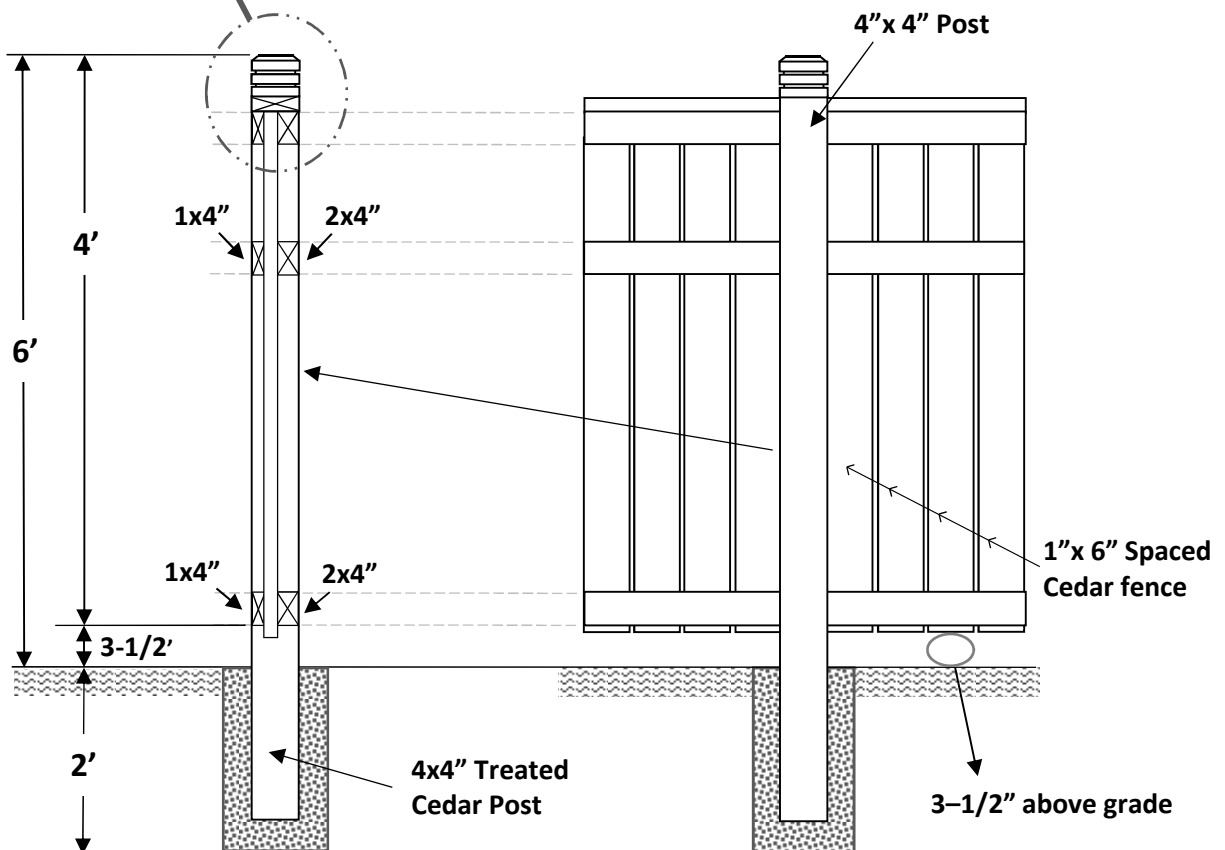

ARBOR VILLAGE HOA COMMUNITY FENCE CONSTRUCTION STANDARD

Option #1 – Original Fence Design

Fence Paint: Sherwin Williams - Code Kent #2627
Custom Color available only at Kent Store

FENCE DETAIL INTENDED FOR VISUAL PURPOSES ONLY - NOT TO SCALE

ARBOR VILLAGE HOA COMMUNITY FENCE CONSTRUCTION STANDARD

Option #2 – Modified Fence Design

Fence Paint: Sherwin Williams - Code Kent #2627
Custom Color available only at Kent Store

CAP DETAIL
Pyramid or Solar Pyramid Style

FENCE DETAIL INTENDED FOR VISUAL PURPOSES ONLY - NOT TO SCALE